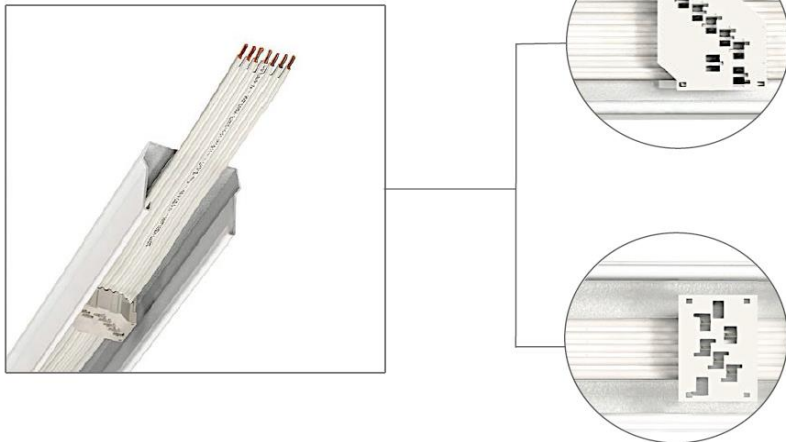

Işık Rengi / Light Color

- Recessed Luminaire

- Surface Luminaire

- Magnetlight, Special Trunking

- Trunkig Luminaire

- Trunkig

- Trunking

- Spektral Aydınlatma