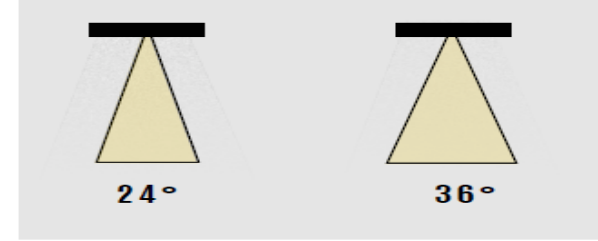

• RDR080 8 830 20 W O Recessed Downlight