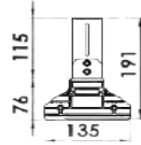

• SHL900 75 865 90 66 O Surface Highbay Luminaire