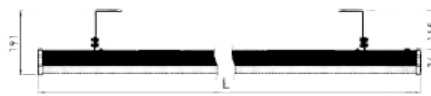

• SHL900 75 865 90 66 O Surface Highbay Luminaire