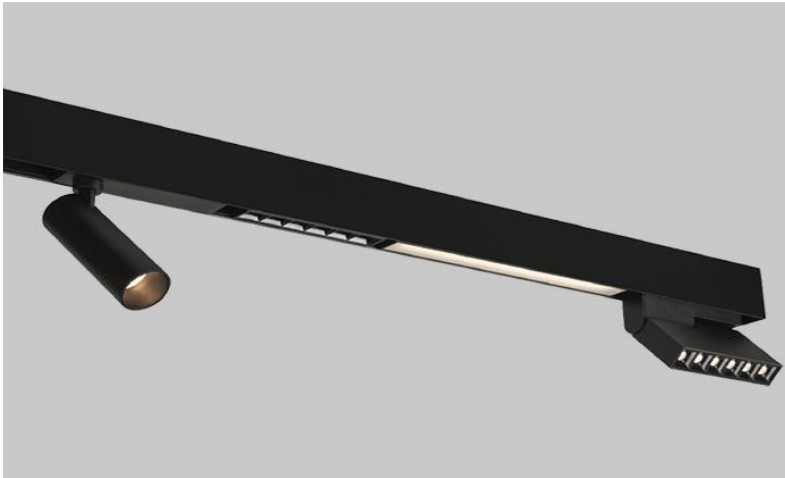

Işık Rengi / Light Color

- Recessed Luminaire

- Surface Luminaire

- Magnetlight, Special Trunking

- Trunkig Luminaire

- Trunkig

- Trunking

- Spektral Aydınlatma